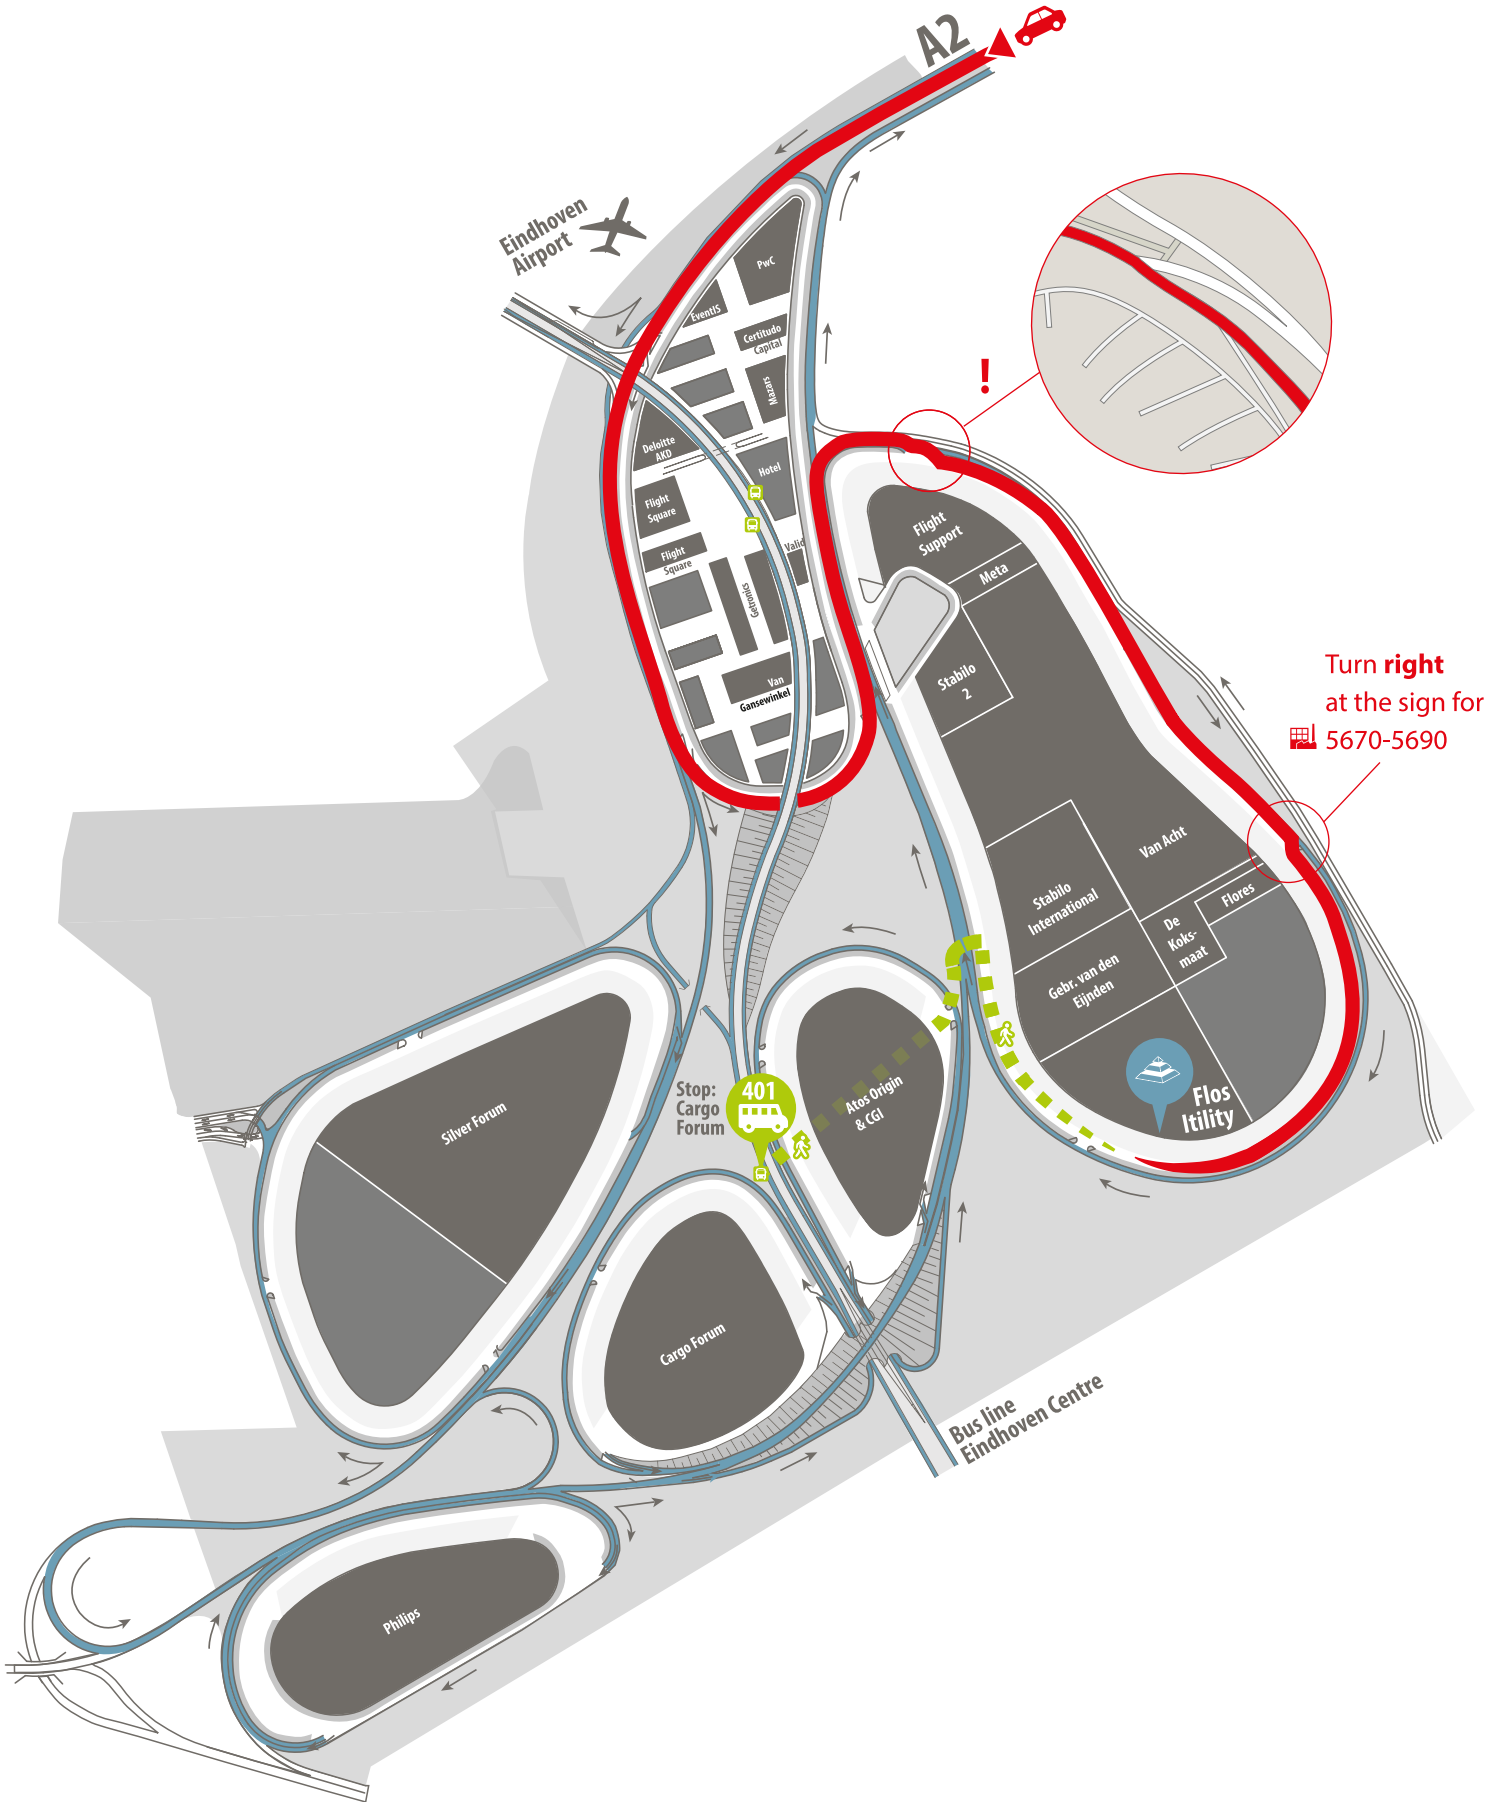

For current departure times, see 9292.nl

Itility - Signing side

Itility - Building

Turn **right**
at the sign for
5670-5690

 **ROUTE BY CAR**

 **BUS STOP 401**