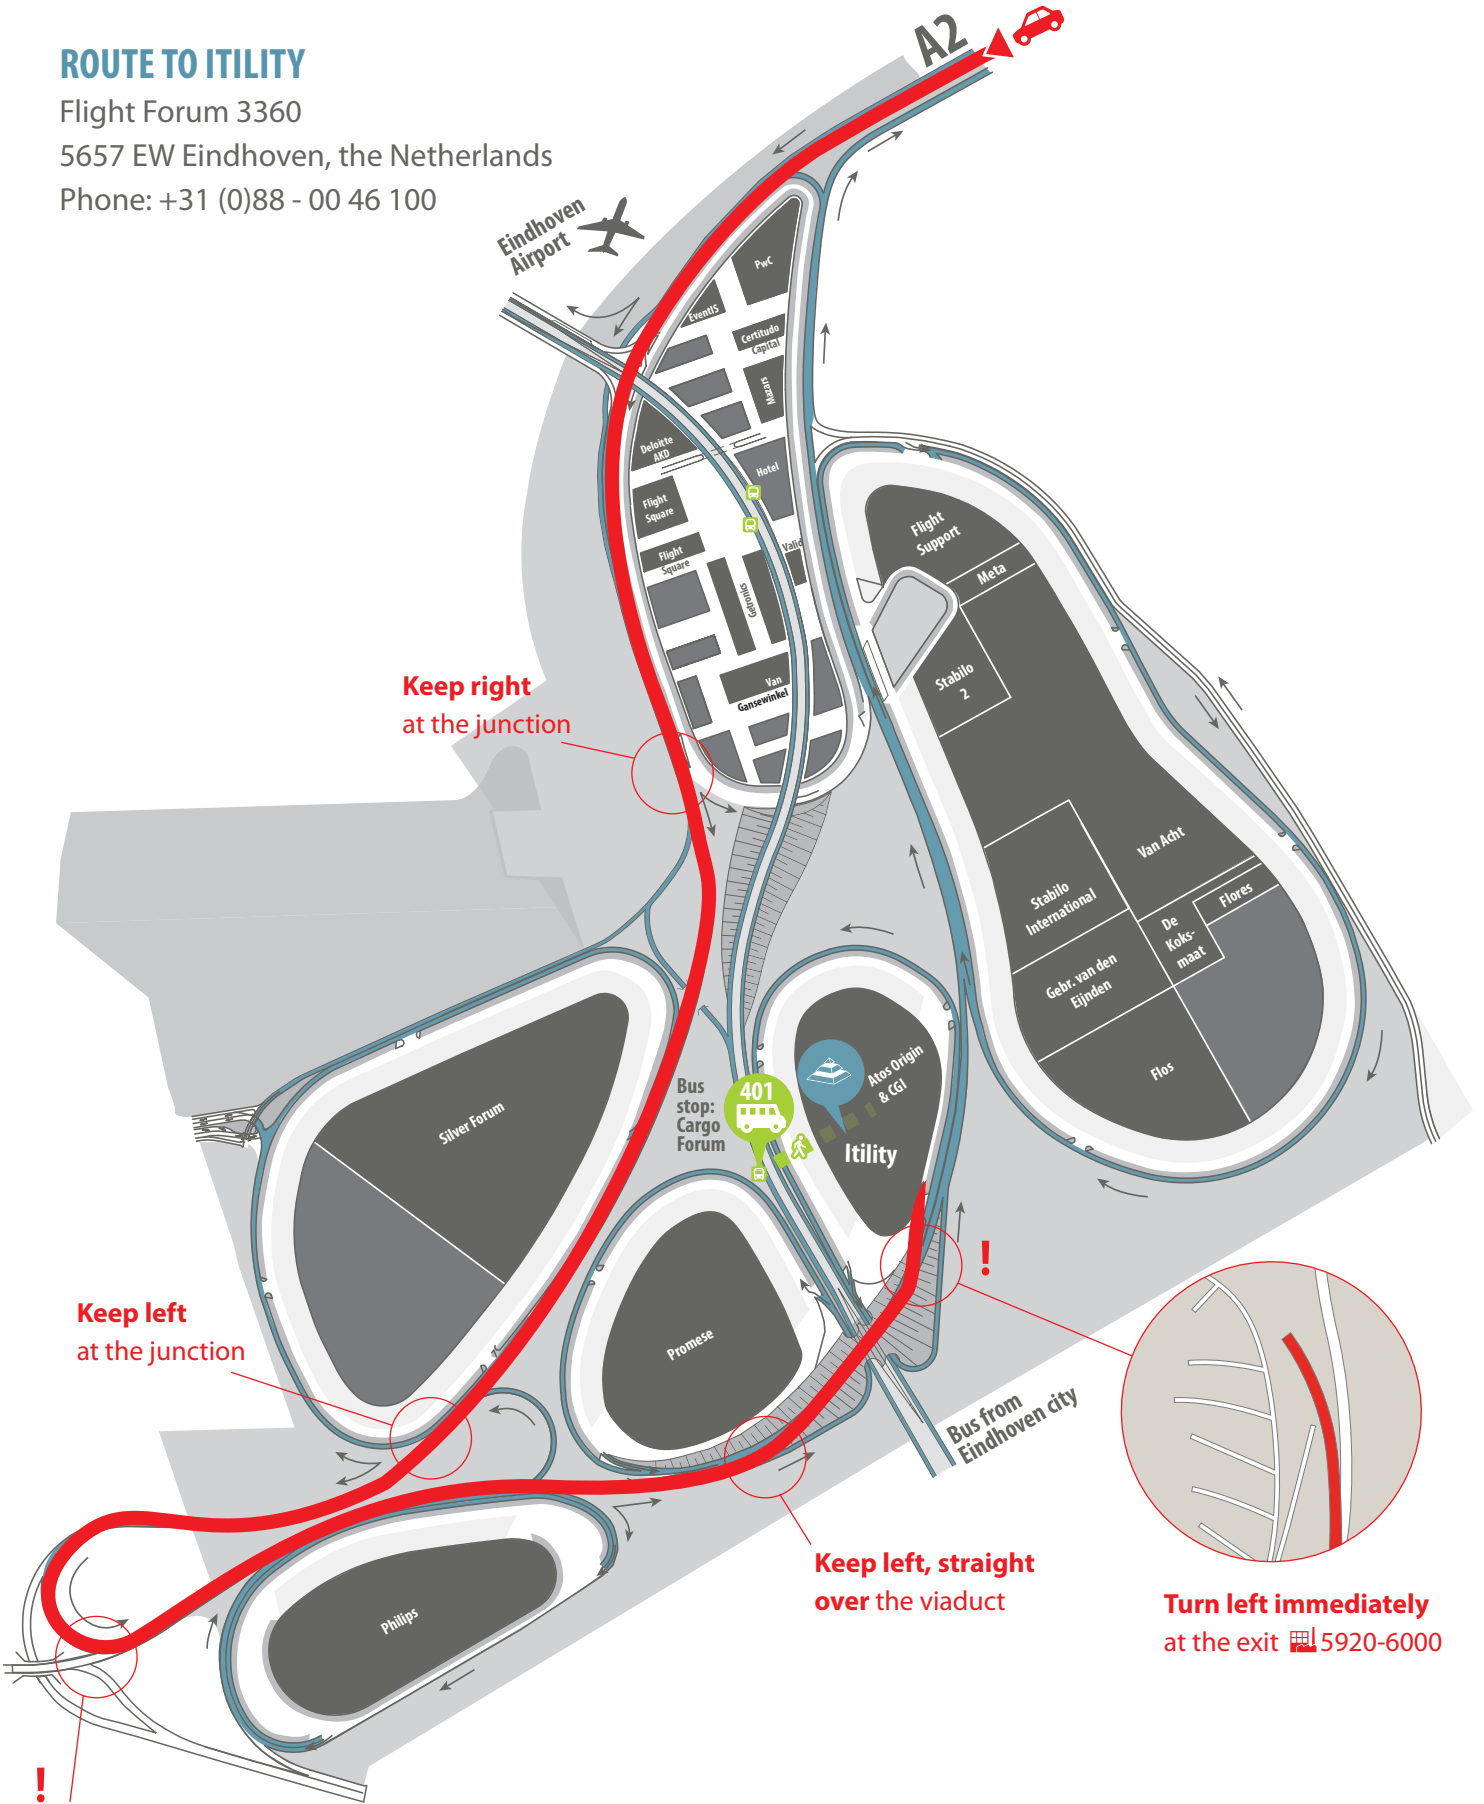

ROUTE TO ITILITY

Flight Forum 3360

5657 EW Eindhoven, the Netherlands

Phone: +31 (0)88 - 00 46 100

Keep right
at the junction

Keep left
at the junction

Keep left, straight
over the viaduct

Turn left immediately
at the exit 5920-6000

!
BE AWARE:
keep **left** in the U-turn

 **ROUTE CAR**

 **BUS STOP 401**

ROUTE TO IUTILITY

Flight Forum 3360

5657 EW Eindhoven, the Netherlands

Phone: +31 (0)88 - 00 46 100

CAR

- From the **N2** (near Eindhoven), take **exit 29** (Eindhoven Airport)
- At the junction, follow the signs for **Eindhoven Airport**
- Keep in the **left lane**
- **Keep left** at  Habraken / Kon. Luchtmacht Meerhoven
- **Keep right** at the junction and follow the Iutility signs / Kon. Luchtmacht Meerhoven
- Continue following the signs Iutility/ A2 , **keep left** to drive over the viaduct
- **BE AWARE: keep left** in the U-turn
- Continue following the sign for Iutility (**keep left, straight** over the viaduct)
- After the viaduct, **turn left immediately** at the exit  5920-6000
- Iutility is located **at the first building** on your left side
- You can park in front of Iutility's main entrance

For departure times check 9292.nl

Iutility - Office

Iutility - Entrance