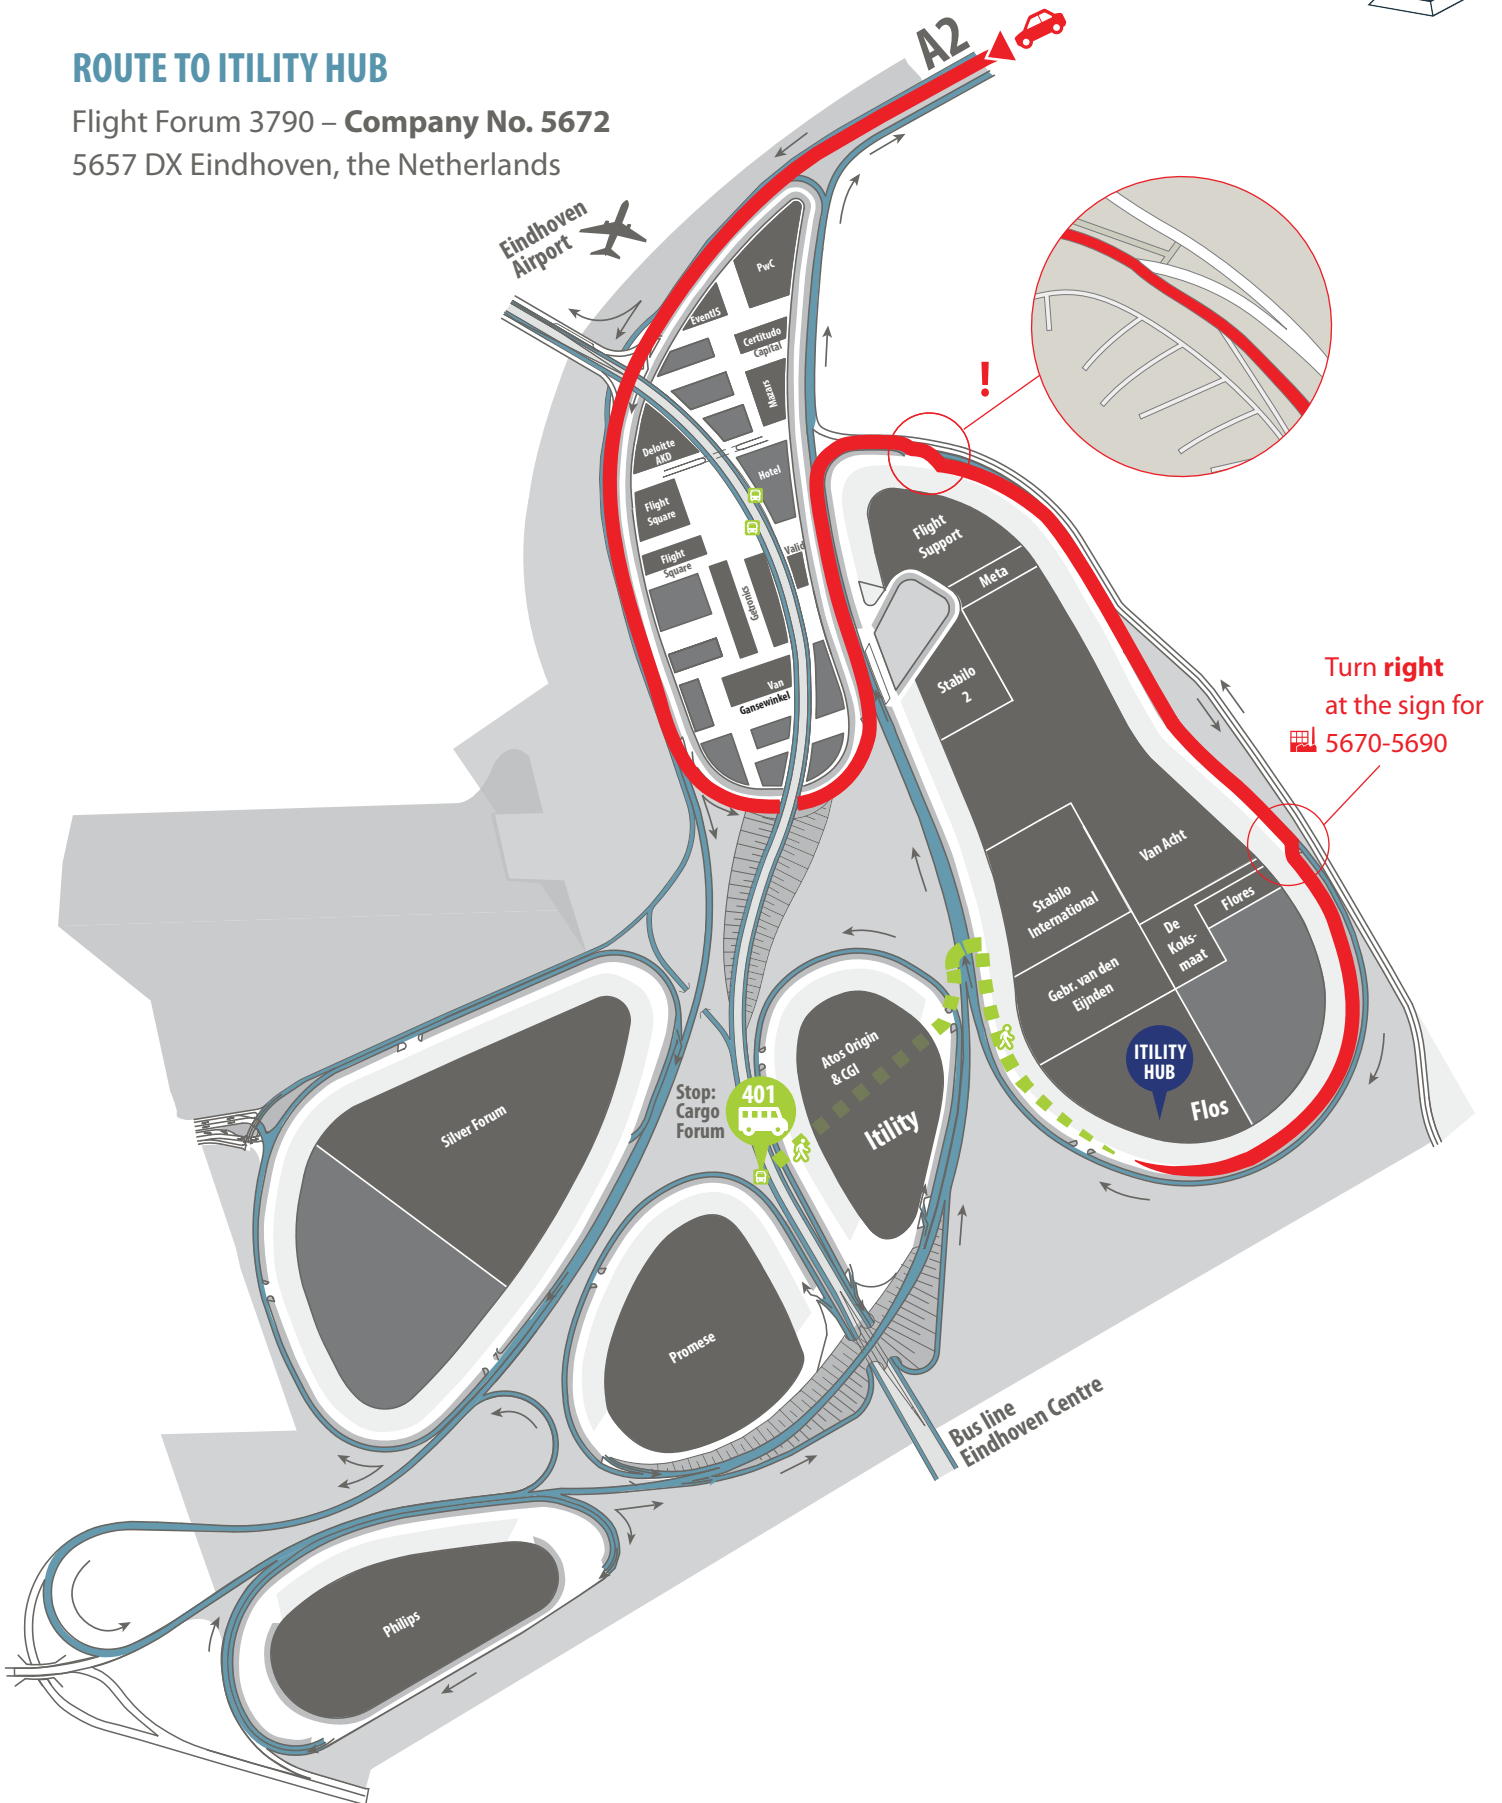

ROUTE TO ITILITY HUB

Flight Forum 3790 – **Company No. 5672**

5657 DX Eindhoven, the Netherlands

 **ROUTE BY CAR**

 **BUS STOP 401**

ROUTE TO ITILITY HUB

Flight Forum 3790 – **Company No. 5672**
5657 DX Eindhoven, the Netherlands

BY CAR

- From the **N2** (near Eindhoven), take **exit 29** (Eindhoven Airport)
- At the junction, follow **Eindhoven Airport**
- Keep in the **left lane**
- **Keep left** at  Habraken Kon. Luchtmacht Meerhoven
- Turn left at the fork, towards the  A2
- Turn right at the sign for  **Zandrijk-Oost Bosrijk** 5630-5810
- **NOTE:** Turn right immediately after the bend  5650-5810 and 5630-5650
- Turn **right** at the sign for  5670-5690
- Itility Hub is located in the **first building** on your right

For current departure times, see 9292.nl

Itility Hub - Building

Itility Hub - Entrance